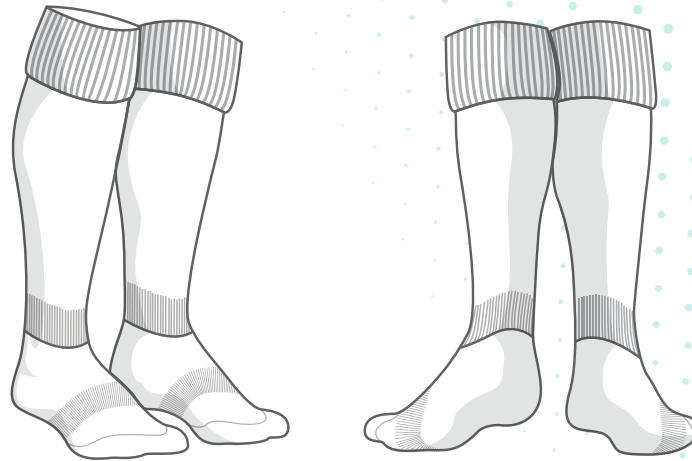

Socks

TIP - Grab a garment of your own that is a comfortable fit. Measure the dimensions when laid flat.

Size Chart

Garment Size	S	M	L	XL
	13-3	2-7	7-11	11-14

Stock Colours

Garment Colours	BLACK	WHITE	ROYAL	RED	GOLD	NAVY
						

Notes
The size chart is a reference to Team Spirit Sports garments and are to be used as a guideline only.